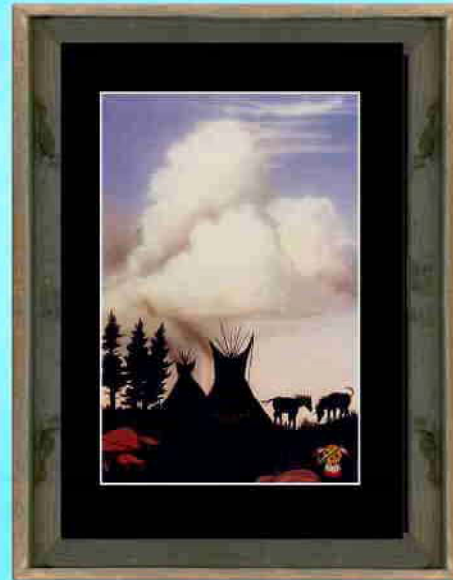

“ WINDS OF CHANGE “

**11” x 14” Black or Barn Wood Frame,
with 6” x 9” Print & Black Matt.**

**Price \$ 55.00
Shipping \$ 15.00**

**18” x 24” Black or Barn Wood Frame,
with 12 3/4” x 18 3/4” print & Black Matt.**

**Price \$135.00
Shipping \$ 25.00**

**18” x 24” Black or Barn Wood Frame,
with 12 3/4” x 18 3/4” Print, Double
Matt & Miniature Cultural Item.**

**Price \$155.00
Shipping \$ 25.00**