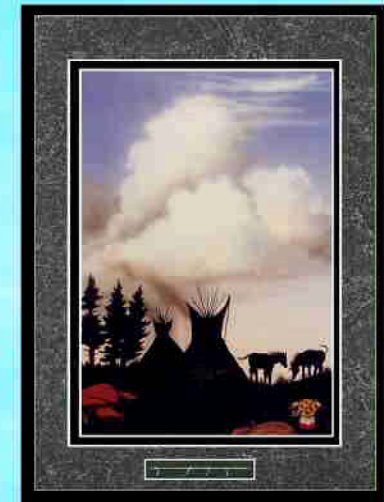

“ WINDS OF CHANGE “

**11” x 14” Black or Barn Wood Frame,
with 6” x 9” Print & Black Matt.**

**Price \$ 55.00
Shipping \$ 15.00**

**18” x 24” Black or Barn Wood Frame,
with 12 3/4” x 18 3/4” print & Black Matt.**

**Price \$135.00
Shipping \$ 25.00**

**18” x 24” Black or Barn Wood Frame,
with 12 3/4” x 18 3/4” Print, Double
Matt & Miniature Cultural Item.**

**Price \$155.00
Shipping \$ 25.00**