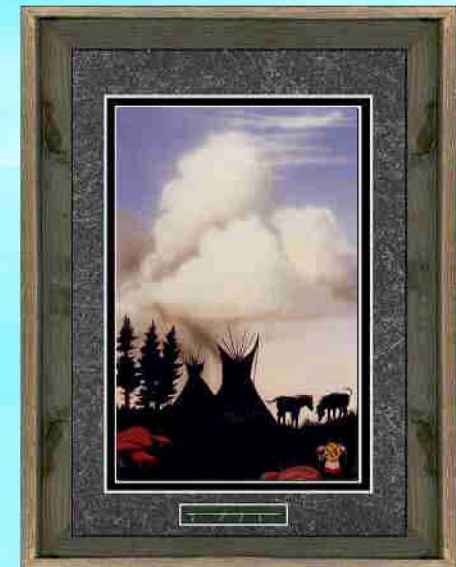

“ WINDS OF CHANGE “

**11” x 14” Black or Barn Wood Frame,
with 6” x 9” Print & Black Matt.**

**Price \$ 55.00
Shipping \$ 15.00**

**18” x 24” Black or Barn Wood Frame,
with 12 3/4” x 18 3/4” print & Black Matt.**

**Price \$135.00
Shipping \$ 25.00**

**18” x 24” Black or Barn Wood Frame,
with 12 3/4” x 18 3/4” Print, Double
Matt & Miniature Cultural Item.**

**Price \$155.00
Shipping \$ 25.00**